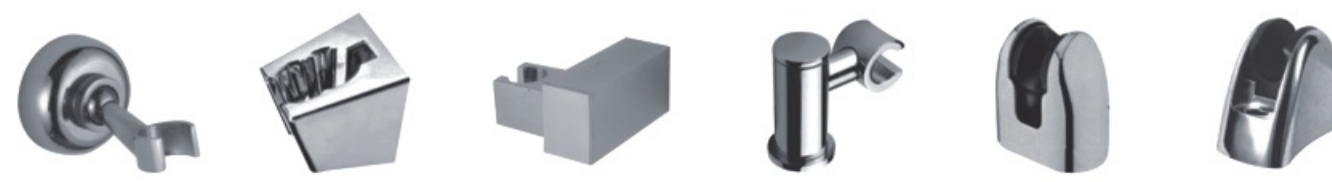

HC-79 Z603 Z604 B06S B06D B06B

X301 X302 X303 X304

A 701 Chrome plated shower hose  
A 702 Gold plated shower hose  
A 703 PVC shower hose  
A 704 Nylon shower hose

MK-ACCESSORIES

B01C B02C B03C B04C B05C B06C

B07C B08C B09C B10C B11C B12C

A08 Wall mounting accessories(median)  
A03 Wall mounting accessories(heavy)  
A01 Wall mounting accessories(light)  
A07 Mounting accessories for pull-out kitchen faucet

F101 F221 F102 F501 F601